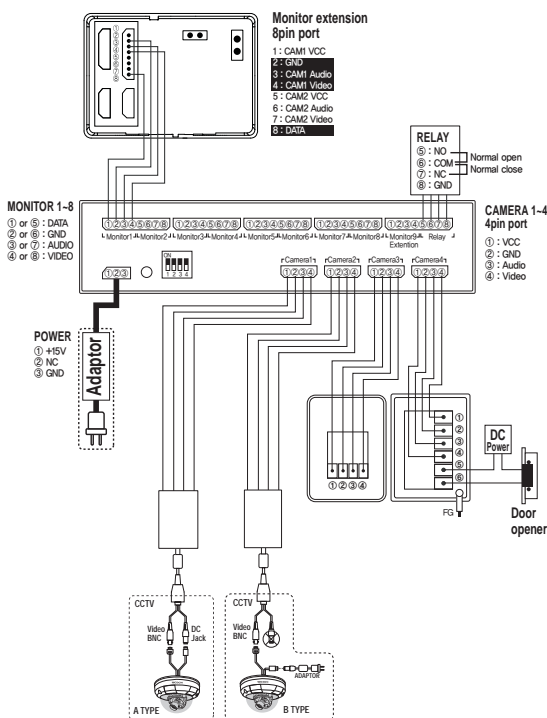

## System Diagram

up to **16** Houses

### Feature

- Up to 4 Door Cameras or CCTV Cameras & 16 Monitors (2 Monitors PER 1 Port) connection
- 2 More KU-ESA connections available in case of setting KU-ESA as SUB (\* Max. connection in case of using 3 KU-ESA : 12 Cameras & 48 Monitors)
- One selected Camera Monitoring available
- Internal call & Communication available between extended indoor units
- Multi-call & Video AMP

\* In case of using CCTV camera of below 200mA (DC 12V) power consumption and when the distance between CCTV camera and monitor is below 50m, CCTV camera is powered by the monitor. [Wiring Diagram Type A]

### Specifications

Model NO.	KU - ESA
Power Supply	DC 15V±1V ( Stand by : 1.7W, Operation : 13W )
Warranted Operation Temperature	0 ~ 40 °C
Wiring Type	4 Wire Type (Monitor and front door camera)
Mount Type	Flush Mount
Dimension(mm)	145(W) x 90(H) x 40(D) mm
Communication Type	1 way Hands free communication
Distance	CAMERA TO MONITOR (UTP pair cable : 100m / 0.85 single cable : 100m / 0.65 single cable : 50m)
	UNIT TO UNIT (UTP pair cable : 20m / 0.85 single cable : 20m / 0.65 single cable : 10m)
Capacity	up to Max one camera per camera port
	up to Max two monitors per monitor port
	up to Max three unit per extension port