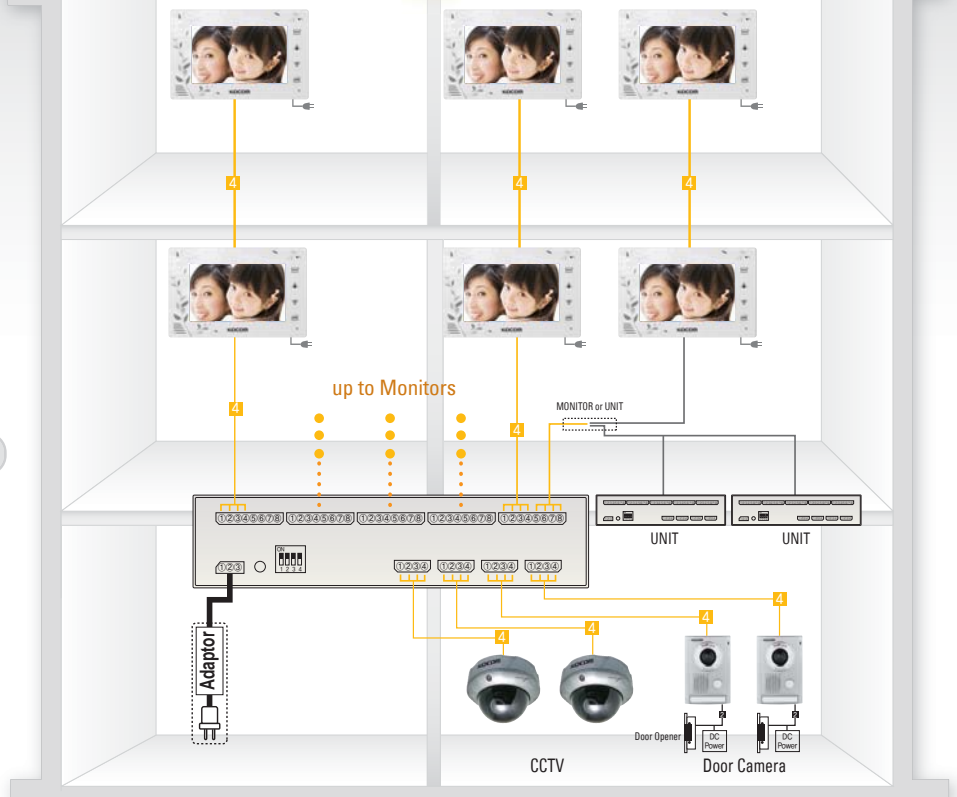

Make possible to connect  
**4 Door Cameras & 16 Monitors**  
using **KU-ESA** Distributor

Up to 4 Door Cameras or CCTV Cameras & 16 Monitors (2 Monitors PER 1 Port) connection

2 More KU-ESA connections available in case of setting KU-ESA as SUB

## System Diagram

up to **16** Houses

### Feature

- Up to 4 Door Cameras or CCTV Cameras & 16 Monitors (2 Monitors PER 1 Port) connection
- 2 More KU-ESA connections available in case of setting KU-ESA as SUB (\* Max. connection in case of using 3 KU-ESA : 12 Cameras & 48 Monitors)
- One selected Camera Monitoring available
- Internal call & Communication available between extended indoor units
- Multi-call & Video AMP

### Specifications

Model NO.	KU - ESA
Power Supply	DC 15V±1V ( Stand by : 1.7W, Operation : 13W )
Warranted Operation Temperature	0 ~ 40 °C
Wiring Type	4 Wire Type (Monitor and front door camera)
Mount Type	Flush Mount
Dimension(mm)	145(W) x 90(H) x 40(D) mm
Communication Type	1 way Hands free communication
Distance	CAMERA TO MONITOR (UTP pair cable : 100m / 0.85 single cable : 100m / 0.65 single cable : 50m)
	UNIT TO UNIT (UTP pair cable : 20m / 0.85 single cable : 20m / 0.65 single cable : 10m)
Capacity	up to Max one camera per camera port
	up to Max two monitors per monitor port
	up to Max three unit per extension port