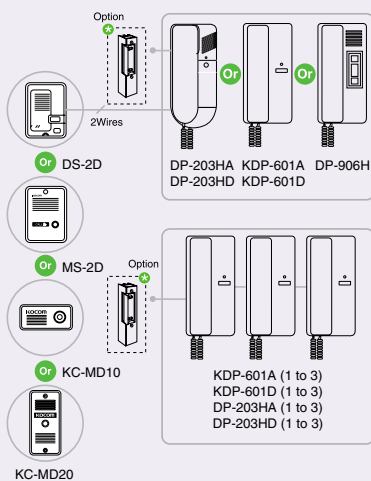

# Doorphone & Interphone

■ DP-203HA  
■ DP-203HD

■ KDP-601A  
■ KDP-601D

■ DP-906H

## Diagram

# [ DP-203HA / HD KDP-601A / 601D / DP-906H ]

- Audio conversation with visitor
- Door open function
- Upto 3 audio handset with outdoor panel connection (DP-203HA, DP-203HD, KDP-601A, KDP-601D)
- Gentle electronic sound
- 4 melody selection (DP-906H)
- Easy installation (mount on the wall or desk)
- DC 12V Type available : DP-203HD (DC 12V)

## Specifications

Model no.	DP-203HA, KDP-601A	DP-906H	DP-203HD (DC12V)	DP-203HD, KDP-601D
Power	AC110V or AC220V (±10%)		DC12V	DC6V (AA 1.5V battery) x 4ea
Power consumption	Max. 150mA			
Assurance temperature	0°C ~ +50°C			
Wiring	2wires			
Max. wiring distance	∅0.65 single cable : 300m, 5C-2V coaxial cable : 500m			
Mount type	Surface mount			
Dimension (mm)	92(W) x 210(H) x 57(D)			
Weight (Approx. kg)	0.5kgs (1pc)			