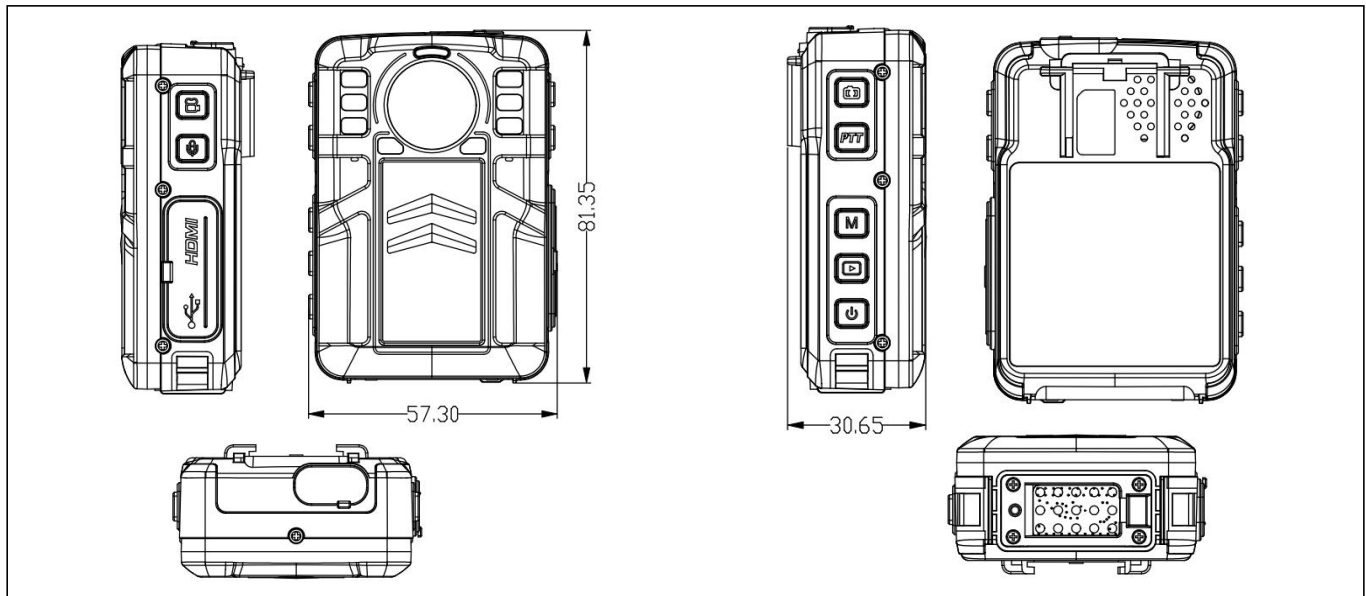

## Main Features

- Support 1080P HD recording
- Support audio recording and snapshot
- Support 110 degree wide angle
- Support night vision and white light
- Pre-recording and post recording support.
- Support 16G~128G SD card capacity optional

## Specification

	Model No.	BWC-T1
<b>Main function</b>	Picture pixel	30 Mega interpolation maximum
	Lens& Sensor	2M sensor, 110 degree wide-angle
	Screen	2.0 inch color screen, high Brightness 800cd/m <sup>2</sup> , contrast 1600:1
	Playback	Supports video, audio, picture playback, supports forward and backward playback mode, 2x~64x speed optional.
	Storage	Up to 128GB (Micro SD card)
	Digital zoom	Support 64X digital zoom
	One touch Rec.	Press REC button to start up camera and start recording
	<b>Video</b>	Resolution
Video Format		MP4
Video Codec		H.264
Video clip		10min, 20min, 30min optional
Pre-recording		Up to 60s (15s @1080P30, 30s@720P30, 60s @480P30)
Post-recording		5s to 30mins
Motion detection		Support
<b>Capture</b>	Picture	5M~30 Mega pixel
	Picture format	JPEG

<b>Night Vision</b>	Distance	Up to 7 Meters
	IR switch	Manual or Auto
<b>Power</b>	Battery	2000mAh
	Working hours	720P continues working 6.5 hours, standby 200 hours.
	Charging time	About 4.5 Hours
<b>Structure</b>	Weight	About 140g
	Dimension	81*57*31 (mm)
	Drop resistance	2 meters
	IP grade	IP54
<b>Others</b>	LED light	Red/ yellow /Green
	Start up time	3s
<b>Quality</b>	Certification	CE , FCC (Applying)

### Structure dimension